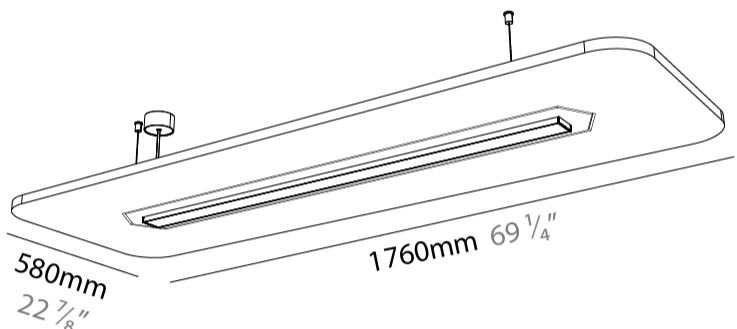

Diffuser: [PMMA - Opal / Clear / Microprism / Clear Microprism / Wallwash Double Asymmetric / Glare Control / Black Raster / Black Raster / Wallwash Left / Wallwash Right](#)

Fixture Finish: [SSR / BKV / CWI / CRY / HAB / UFT / ITA / RUA / FTG / MYG / LOD / PUS / FRO / FUP / KIA / POP / BLS / SPG / MEY / GOH / CHC / COM / ABZ / JAG / OBR / MOS / ROR](#)

Holder Finish: [SSR / BKV / CWI / CRY / HAB / LAG / UFT / ITA / RUA / RUR / MIC / FTG / MYG / TWT / LOD / PUS / FRO / FUP / KIA / POP / BLS / SPG / MEY / GOH / GUM / CHC / COM / ABZ / JAG](#)

Accent Finish: [OPL / MPM / CMP / BKR / WHR / GCL / WWR / WWL / WDA](#)

Acoustic Finish: [SFW / CYW / SEE / SYN / MTS / PMB / TTN / CYB / STO / DPE / BES / SHB / ARE / ANE / VRD / CRF](#)

Fixture Material: [Acoustic / Aluminum / PMMA](#)

Primary Material: [Acoustic](#)

Cable Details: [2000mm/78 3/4" or 6000mm/236 1/4" Cable, - Transparent](#)

ELECTRICAL

Lamp Type: LED
Input Wattage (W): 25.8
Total Output Wattage (W): 23.6
Dimming: [Non-dimming / DALI Dimming / MATTER Dimming](#)
Driver Included: No
Driver Location: Remote
Driver Class: Class 2
Input Voltage (V): 120 - 277
Upon Request: [0 - 10V Dimming / Phase Dimming](#)

LED

Color Temperature (°K): [2700 / 3000 / 3500 / 4000](#)
Max. Delivered Lumen (lm): Max 3694
Nominal Lumen (lm): Max 4280
CRI: >90 CRI
Lamp Life (hrs): 50000

OPTICAL

RATINGS AND CERTIFICATIONS

Certified By: Certified for North American Standards
IP rating: IP20